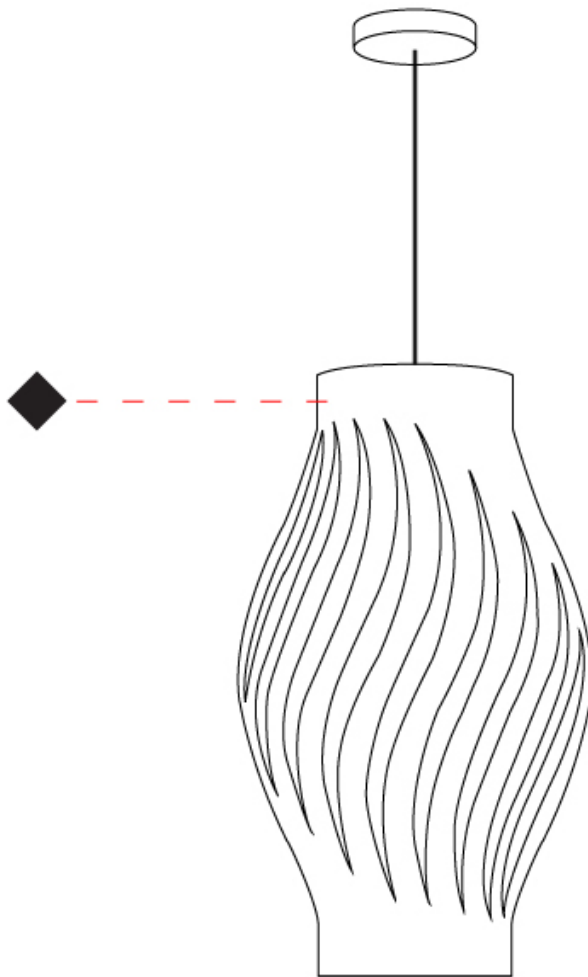

HELIOS LONG SUSPENSION

D61031-

PROJECT

TYPE

SPECIFIER

QUANTITY

DATE

D