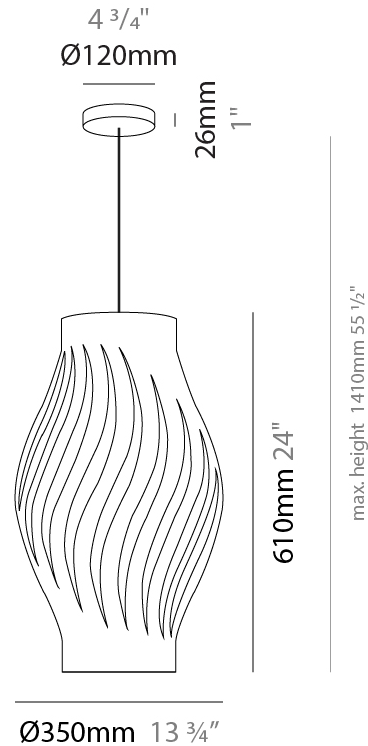

HELIOS LONG SUSPENSION

D61031-

base number   Finish
Options

1. To build a product code in our configurator select the specify button on the base model # product page
2. To build a manual product code on this datasheet choose from the options listed below in blue font and add the suffix to the base model #

GENERAL

Series: Helios
Subseries: Helios Long
Brand: Linea Zero
Division: Design
Mounting Type: Suspension
Mounting Location: Ceiling
Subcategory: Pendant

PHYSICAL

Shape: Abstract
Diameter (mm): 350
Diameter (in): 13 3/4
Height (mm): 610
Height (in): 24
Max. Overall Height (mm): 1410
Max. Overall Height (in): 55 1/2
Light Distribution: Downlight
Diffuser: Polilux™ Shade - See Finish Options
[Fixture Finish: WHI / BLK / PBL / POR / PGN / COP / NGD / PKM / SIL](#)
Fixture Material: Polilux™/ Metal holder

ELECTRICAL

Number of Lamps: 1
Lamp Type: LED Retrofit
Bulb Included: Bulb Not Included
Max. Wattage Per Lamp (W): 7
Lamp Base: E26
Input Voltage (V): 120
Upon Request: 277Vac / GU24

LED

OPTICAL

RATINGS AND CERTIFICATIONS

Certified By: Certified for North American Standards
IP rating: IP20

PROJECT	_____
TYPE	_____
SPECIFIER	_____
QUANTITY	_____
DATE	_____